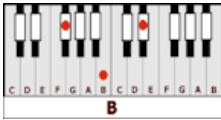

## GUITAR / KEYBOARD CHORDS:

**B = xx4442**

**G#m = 466444**

**F# = xx4322**

**E = o221oo**

**C#m = xx6654**

**D#m = 668876**

**INTRO: B G#m F# E**

**E G#m B**  
**CHORUS1: They say that the road ain't no place to start a family**  
**E G#m B**  
**Right down the line, it's been you and me**  
**E G#m B**  
**And lovin' a music man ain't always what it's supposed to be**  
**F# D#m F# C#m B-E**  
**Oh, girl, you stand .. by me .. I'm forever yours .. faithfully**

**E**                      **G#m**                      **B**  
**CHORUS2:** And being apart ain't easy on this love affair  
**E**                      **G#m**                      **B**  
Two strangers learn to fall in love again  
**E**                      **G#m**                      **B**  
I get the joy of rediscovering you  
**F#**                      **D#m**                      **F#**                      **C#m**                      **B-E**  
Oh, girl, you stand .. by me .. I'm forever yours .. faithfully