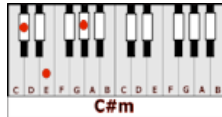

## GUITAR / KEYBOARD CHORDS:

**B = xx4442**

**G#m = 466444**

**F# = xx4322**

**E = o221oo**

**C#m = xx6654**

**D#m = 668876**

**INTRO: B G#m F# E**